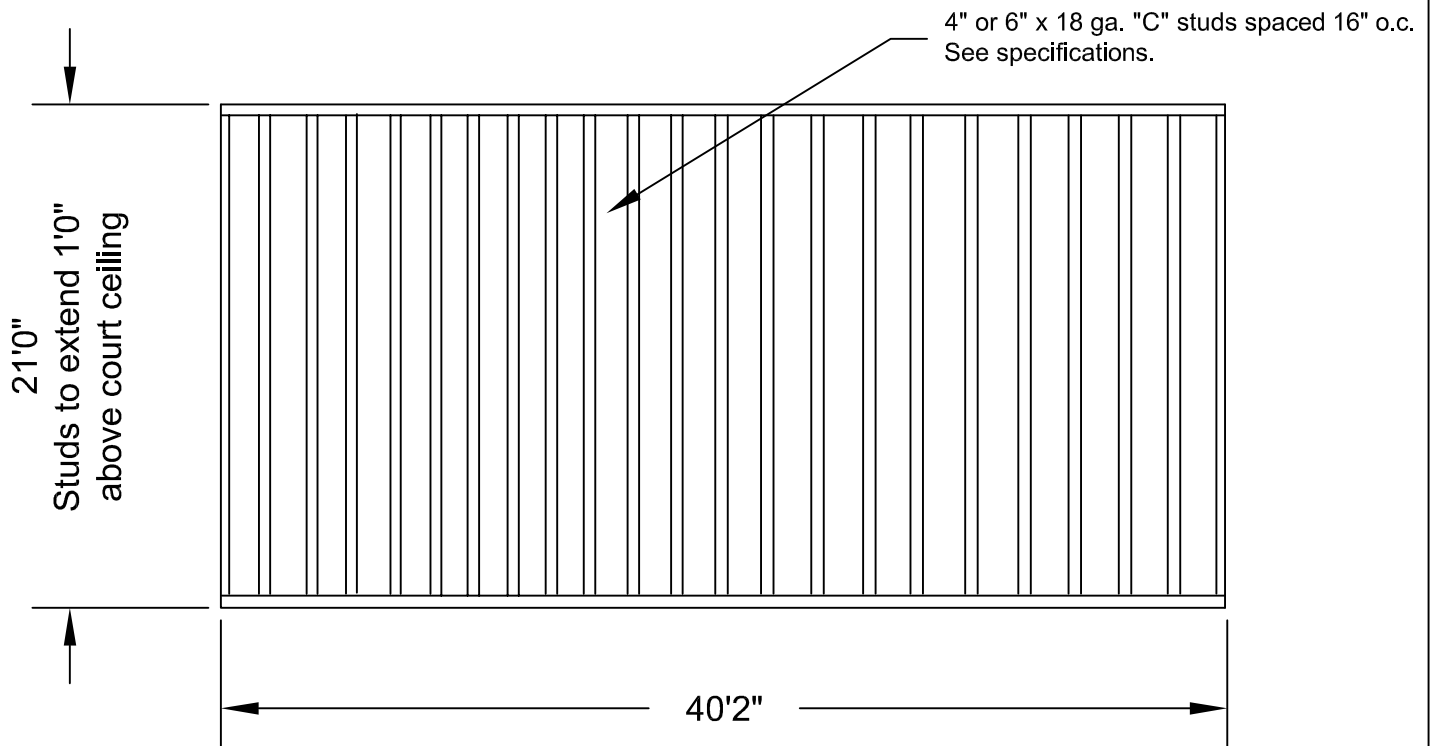

Wallyball Note:

The height of the net measured from the center of the court shall not be lower than 8'0" or higher than 8'2". See manufacturer's instructions.

Check here if framing is by others.

The Court Company
 3059 Forest Hill-Irene Road
 Germantown, TN 38138 USA

Drawings are submitted for review for contracted project and are to be used accordingly.
 Drawings are not to scale.

Typical Side Wall Details